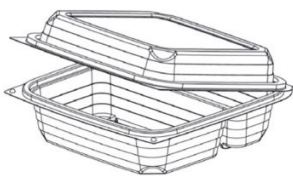

Shallow lunch box with dome lid (26 oz)

SIZE (in)

8 x 8 x 2.4

QTY/CS : 200

R-815

Description

Standard lunch box with dome lid (39 oz)

SIZE (in)

8 x 8 x 2.9

QTY/CS : 200

R-817

Description

Deep lunch box with dome lid (43 oz)

SIZE (in)

8 x 8 x 3.16

QTY/CS : 200

R-821

Description

Lunch box 2 compartments dome lid (14-25 oz)

SIZE (in)

8 x 8 x 3.7

QTY/CS : 200

R-894

Description