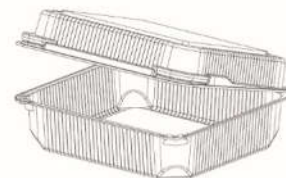

Clamshell

Description

Clamshell
17 oz

SIZE (in)

6 x 5.4 x 2.6

QTY/CS : 200

Description

Clamshell
7 oz

SIZE (in)

5.7 x 2.9 x 2.5

QTY/CS : 500

Description

Small Clamshell
rectangular
12 oz

SIZE (in)

6.25 x 4.63 x 2.35

QTY/CS : 200

Description

Small Clamshell
deep rectangular
17 oz

SIZE (in)

6.25 x 4.63 x 2.85

QTY/CS : 200

Description

Medium Clamshell
rectangular
17 oz

SIZE (in)

7.4 x 5 x 2.3

QTY/CS : 300

Description

Medium Clamshell
deep rectangular
24 oz

SIZE (in)

7.4 x 5 x 2.8

QTY/CS : 300

R-038

Description

Medium Clamshell
square
38 oz

SIZE (in)

11.3 x 6.4 x 1.5

QTY/CS : 240